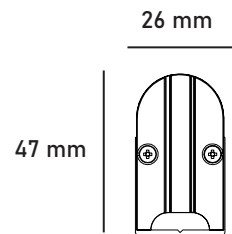

# See Line S

Lineer

## Specification

Hz	50 - 60
Lm	1300
RI	120°
°C	-20° / +60°
Body:	Die-cast aluminium
IK:	> 9
IP:	67
Initial chromaticity:	MacAdam 3
Lifetime:	100.000 h / lm80
Electrical Protection Class:	2
Efficiency:	> 0.95
Warranty:	3 years

Product Cod	Control Type	Power	Luminous Flux	CRI	Light Color	Led Count	Voltage
See Line S	on-off/DALI	4,8-18W	W/130LM	90	WW-NW-CW	90	24
See Line S	on-off/DALI	4,8-12W	-	-	AMBER	90	24
See Line S	Invert-PWM	4,8-12W	-	-	RGB	48	24
See Line S	SPI-DMX	10W	-	-	RGB-DMX-SPI	48	24