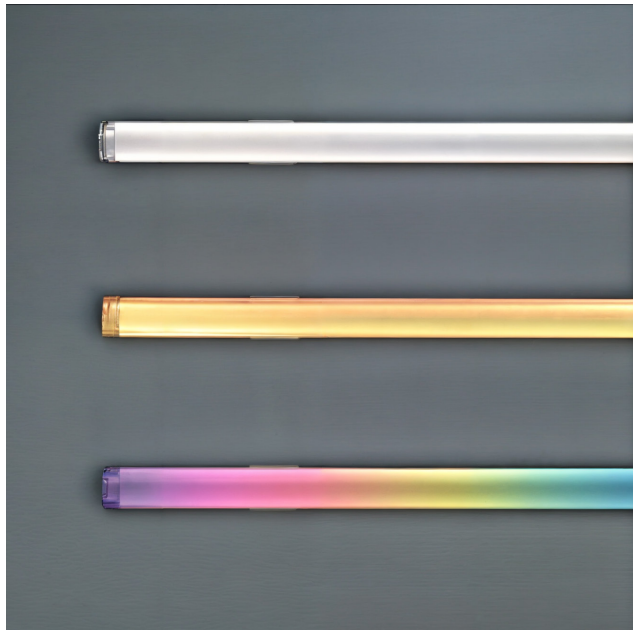

# See Line S

Lineer

## Specification

Hz	50 - 60
Lm	1300
RI	120°
°C	-20° / +60°
Body:	Die-cast aluminium
IK:	> 9
IP:	67
Initial chromaticity:	MacAdam 3
Lifetime:	100.000 h / lm80
Electrical Protection Class:	2
Efficiency:	> 0.95
Warranty:	3 years

Product Cod	Control Type	Power	Luminous Flux	CRI	Light Color	Led Count	Voltage
See Line S	on-off/DALI	4,8-18W	W/130LM	90	WW-NW-CW	90	24
See Line S	on-off/DALI	4,8-12W	-	-	AMBER	90	24
See Line S	Invert-PWM	4,8-12W	-	-	RGB	48	24
See Line S	SPI-DMX	10W	-	-	RGB-DMX-SPI	48	24

## Body Color

-  Ral xxxx
-  Ral 9006