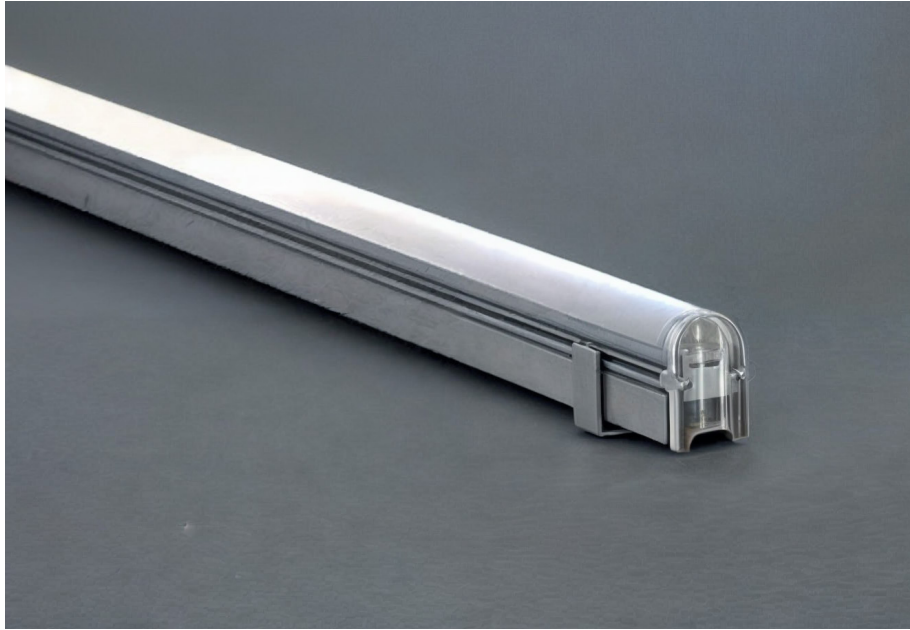

# See Line S

Lineer

## Specification

Hz	50 - 60
Lm	1300
RI	120°
°C	-20° / +60°
Body:	Die-cast aluminium
IK:	> 9
IP:	67
Initial chromaticity:	MacAdam 3
Lifetime:	100.000 h / lm80
Electrical Protection Class:	2
Efficiency:	> 0.95
Warranty:	3 years

## Body Color

-  Ral xxxx
-  Ral 9006