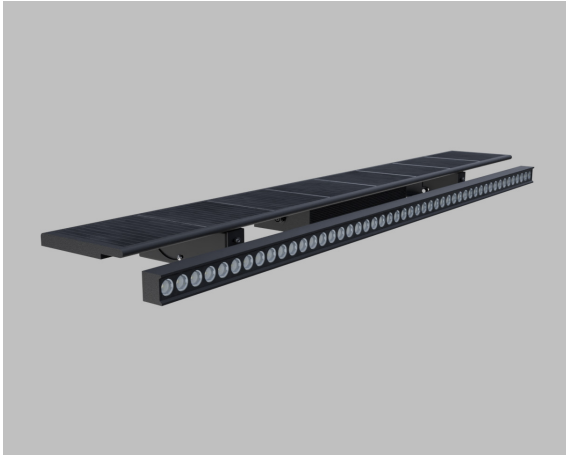

SolarWALL

Solar Wallwasher

Specification

V	24 / 220 - 240
Hz	50 - 60
Lm	1300
K	2700 - 3000 - 4000 - 5000 - 6500 / RGBW
RI	120°
°C	-20° / +60°
CRI	90
Body:	Die-cast aluminium
IK:	> 9
IP:	65
Dimming:	DALI / DMX - SPI / On - Off
Initial chromaticity:	MacAdam 3
Lifetime:	100.000 h / Im80
Battery Type:	LifePO4
Controller Type:	MPPT
Electrical Protection Class:	2
Efficiency:	> 0.95
Warranty:	3 years

Product Cod	Length	Power	Luminous Flux
SolarWALL	1000 mm	10 W	130 Lm/W

Body Color