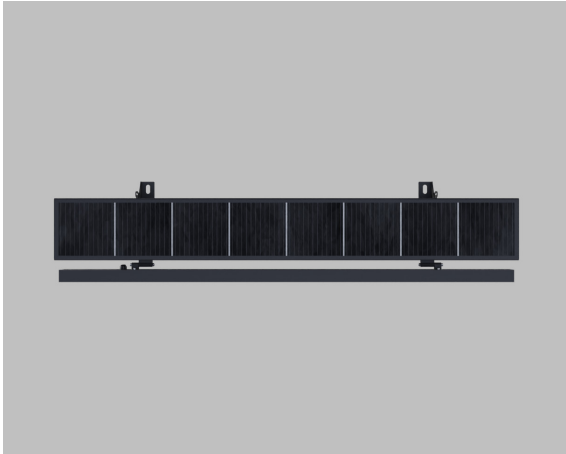

SolarWALL

Solar Wallwasher

Specification

V	24 / 220 - 240
Hz	50 - 60
Lm	1300
K	2700 - 3000 - 4000 - 5000 - 6500 / RGBW
RI	120°
°C	-20° / +60°
CRI	90
Body:	Die-cast aluminium
IK:	> 9
IP:	65
Dimming:	DALI / DMX - SPI / On - Off
Initial chromaticity:	MacAdam 3
Lifetime:	100.000 h / Im80
Battery Type:	LifePO4
Controller Type:	MPPT
Electrical Protection Class:	2
Efficiency:	> 0.95
Warranty:	3 years

Product Cod	Length	Power	Luminous Flux
SolarWALL	1000 mm	10 W	130 Lm/W

Body Color