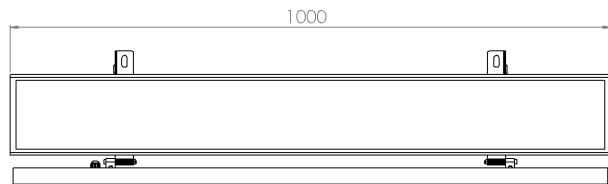

SolarWALL

Solar Wallwasher

Specification

V	24 / 220 - 240
Hz	50 - 60
Lm	1300
K	2700 - 3000 - 4000 - 5000 - 6500 / RGBW
RI	120°
°C	-20° / +60°
CRI	90
Body:	Die-cast aluminium
IK:	> 9
IP:	65
Dimming:	DALI / DMX - SPI / On - Off
Initial chromaticity:	MacAdam 3
Lifetime:	100.000 h / Im80
Battery Type:	LifePO4
Controller Type:	MPPT
Electrical Protection Class:	2
Efficiency:	> 0.95
Warranty:	3 years

Product Cod	Length	Power	Luminous Flux
SolarWALL	1000 mm	10 W	130 Lm/W

Body Color